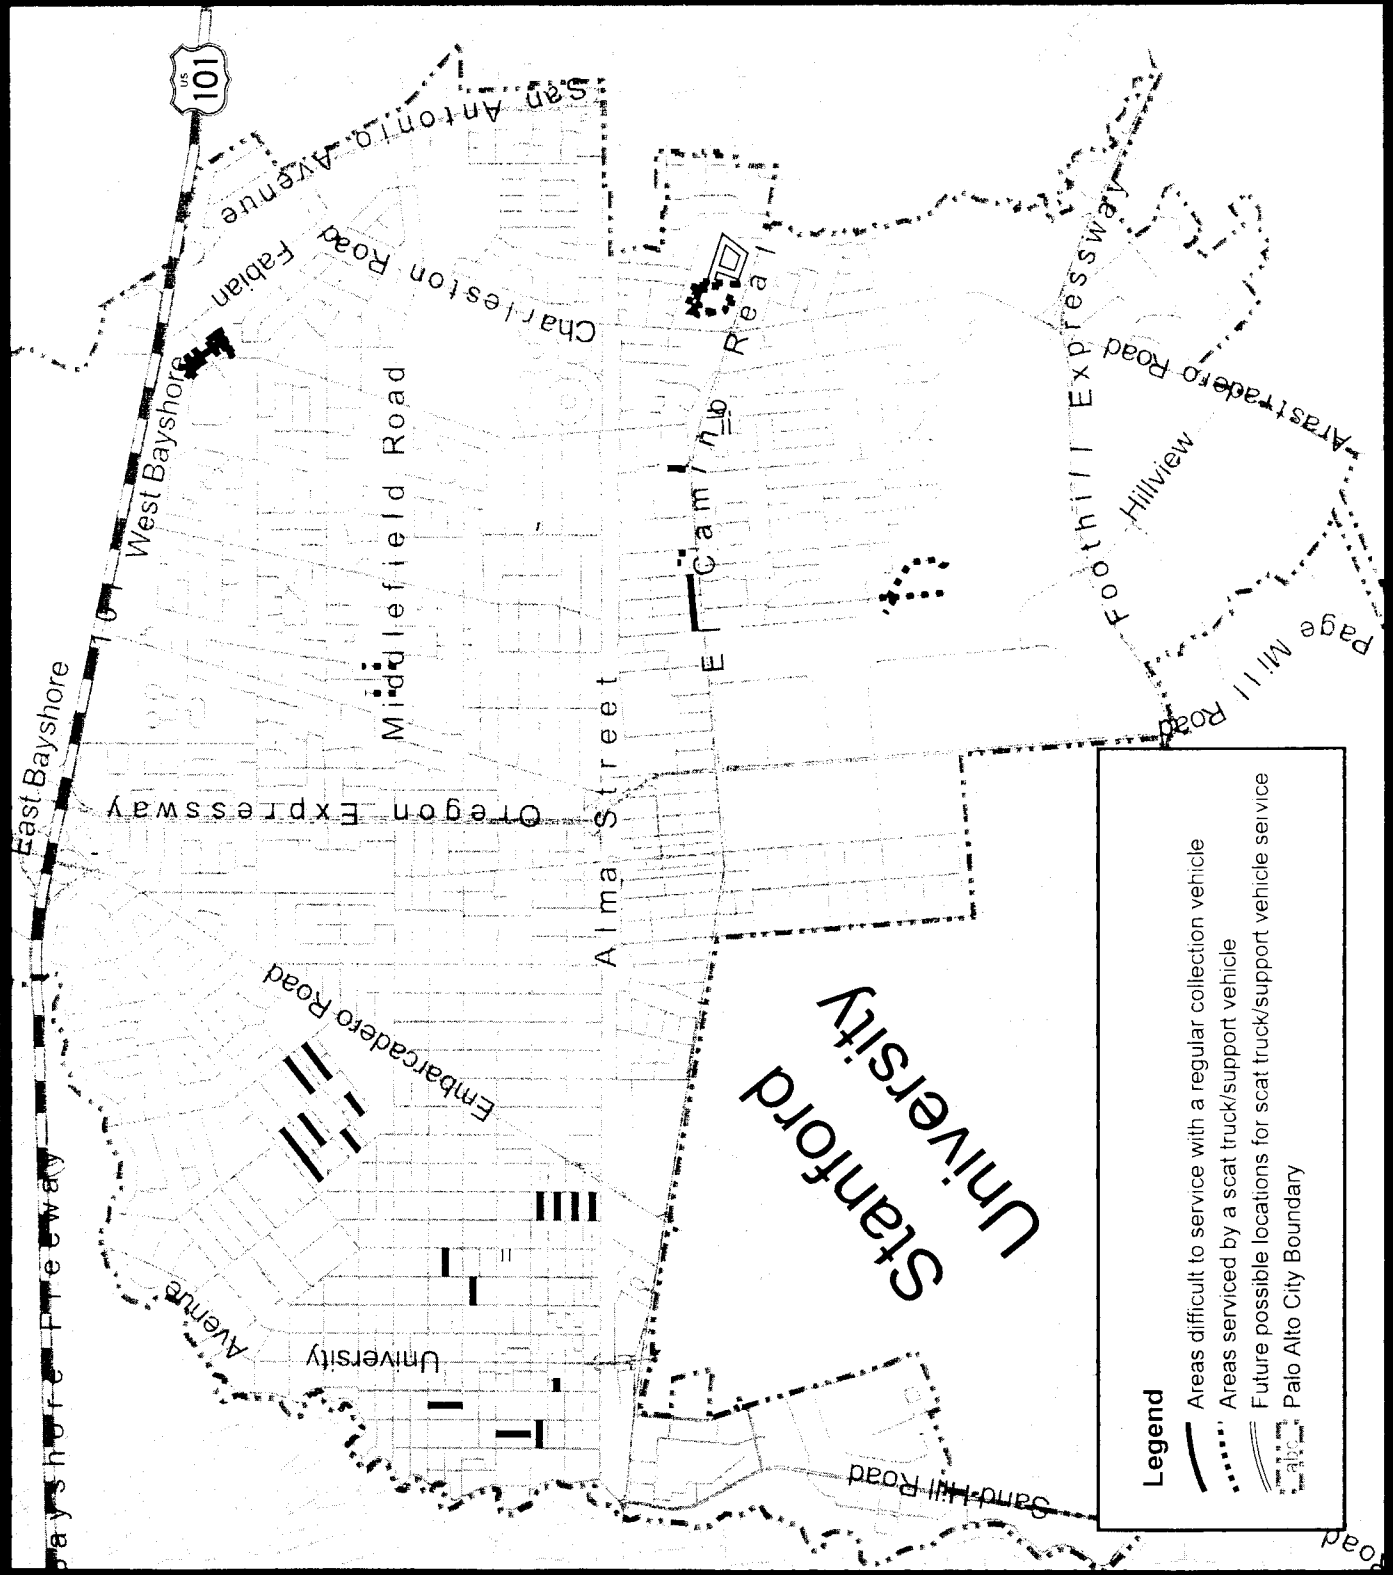

The City of Palo Alto

SPECIAL SERVICE AREAS

(page 1 of 2)

This map is a product of the City of Palo Alto GIS

Legend

- Areas difficult to service with a regular collection vehicle
- Areas serviced by a scat truck/support vehicle
- Future possible locations for scat truck/support vehicle service
- Palo Alto City Boundary